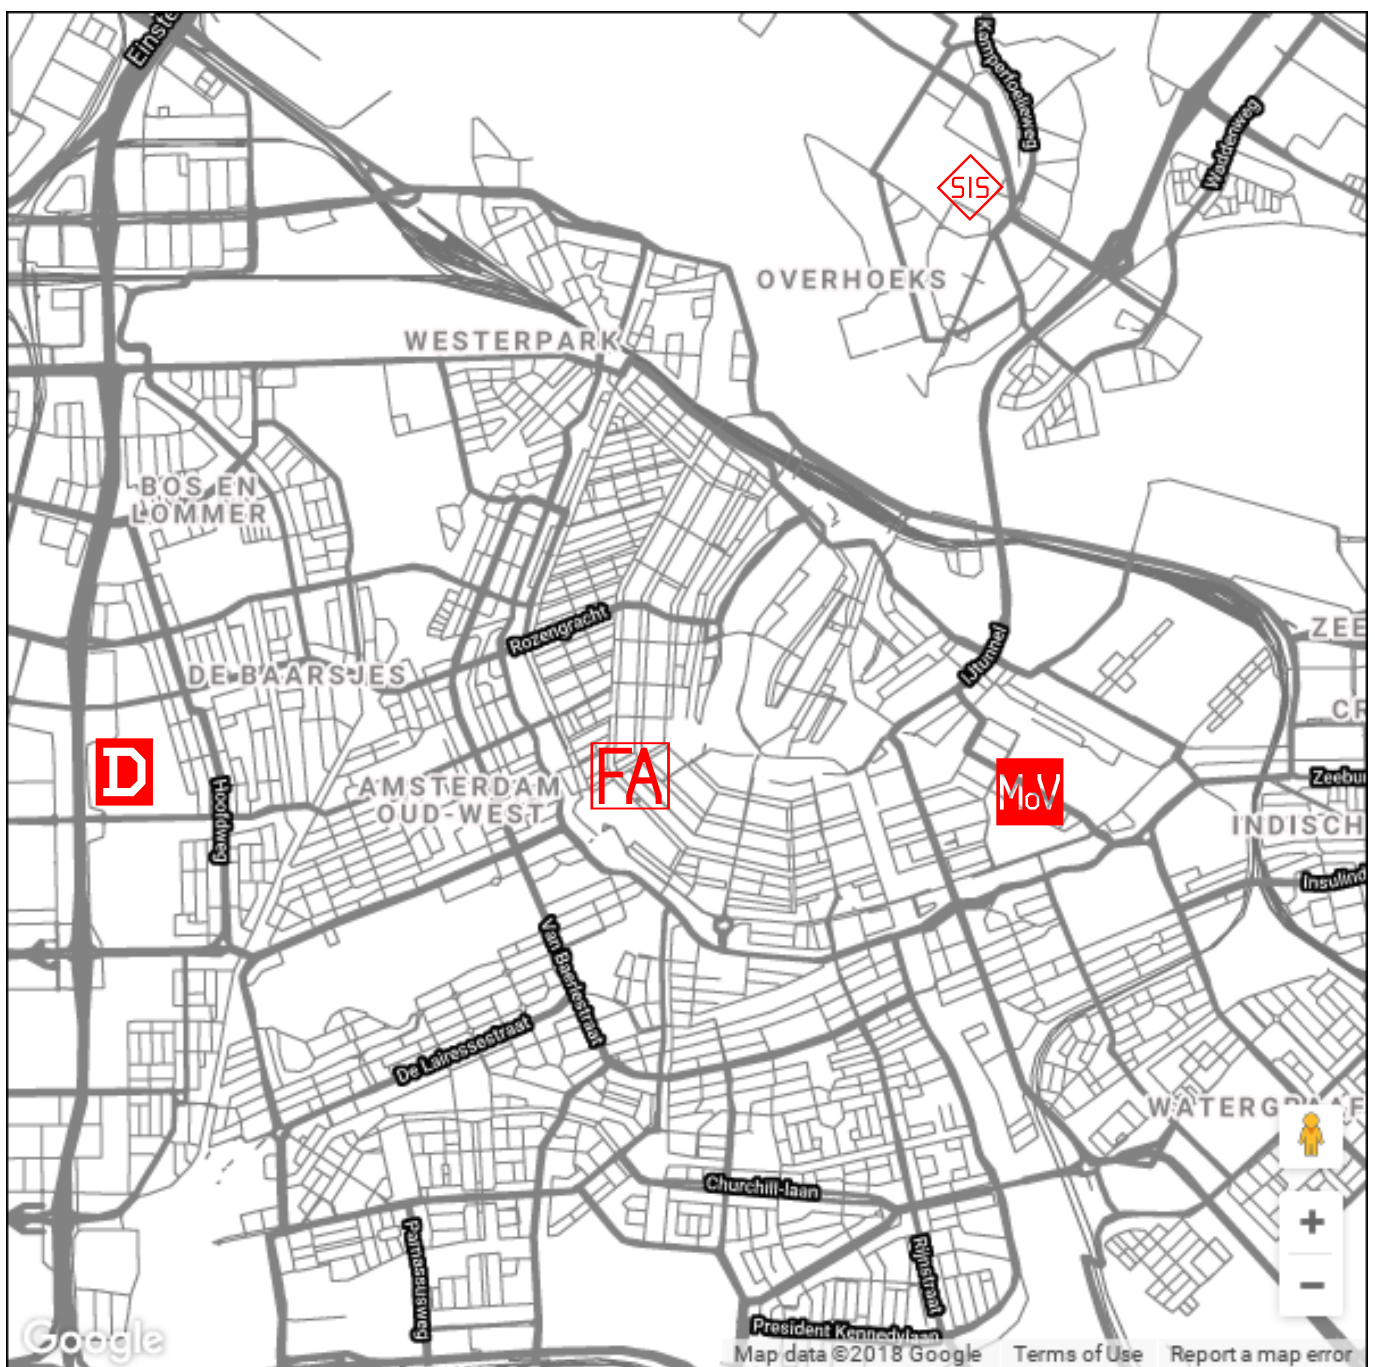

## / GRADUATION2018

15

16

17

# JUNE

MY  MAP

Júlia Carvalho de Aguiar  
This Is Where We Jump  
Design  
De School  
Doctor Jan van  
Breemenstraat 1

Miyuki Inoue  
Site-specific singing  
Master of Voice  
Dokzaal  
Plantage Doklaan 8

Naomi Credé  
Descending downwards  
Studio for Immediate  
Spaces  
Klaproos  
Papaverweg 38

Loidys Carnero  
Box in Exile  
Fine Arts  
Looiersgracht 60  
Looiersgracht 60